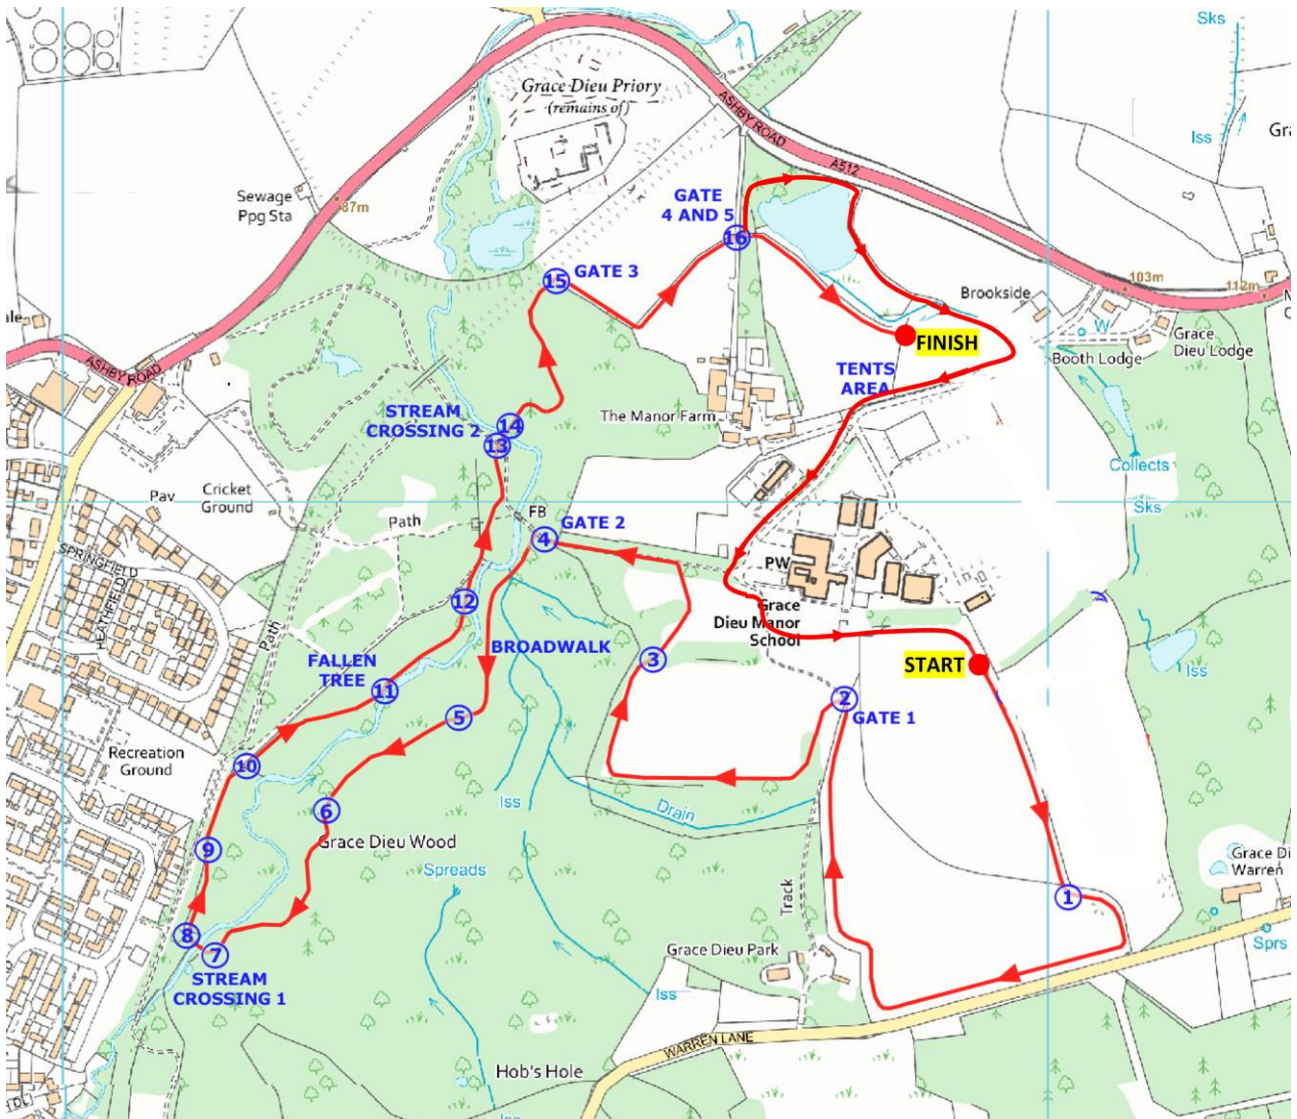

*Shepshed
Running Club*

SHEPSHED RUNNING CLUB

DERBY RUNNER CROSS COUNTRY LEAGUE – 2023-24 SEASON

Leicester Division

Date	18 th February 2024
Venue	Grace Dieu Manor School, Thringstone, Coalville, Leicestershire, LE67 5UG
Location	On the A512 between Shepshed and Ashby Approximately 2 miles from Shepshed Grid Reference SK438179
Start times	Juniors 10.00 am school years 3 – 6 approx 1 mile, years 7 – 12 approx 2 miles Seniors 11.00 am minimum age 17

Course details	Approximately 5 miles over 2 laps, undulating with some steep sections, across fields, soft uneven ground and through woods with mud, tree roots and rocks. There are narrow sections of wooden boardwalk, shorts section of hard path and two stream crossings.
Footwear	Studs advised, spikes not recommended for main race because of rocky ground, boardwalk and hard path.
Post-Race Event	Black Swan 21 Loughborough Road, Shepshed, Loughborough LE12 9DL
Entry Fee	£6.00 per runner £2.00 for juniors <i>this includes a donation to the School for parking</i>
Contact	David Hattersley 07773 432892

Shepshed
Running Club

Shepshed Running Club – Grace Dieu Cross Country – 18th February 2024 – 2 Laps
Marshal  Route  Stream 

Tents can be erected in the same field as the finish

Please park as directed and do not park on the entrance road

Please note that the exit crosses the course and you will not be allowed to drive out when runners are crossing the road

The route is different to previous years

Junior Race Route – 1 or 2 laps

Route 